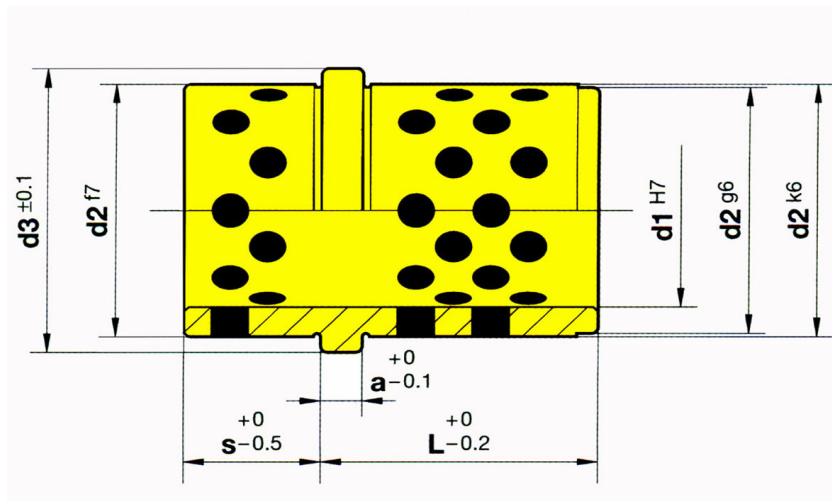

BUSH REF. 404

 sense of motion

BOLEXP 404						
d1	L	d2	d3	a	S	Item code
12	17	16	20	4	8	G4041217
16	17	20	24	4	12	G4041617
16	21	20	24	4	12	G4041621
18	21	25	30	6	17	G4041821
18	26	25	30	6	17	G4041826
20	26	30	35	6	17	G4042026
22	21	30	35	6	17	G4042221
22	26	30	35	6	17	G4042226
25	26	35	40	8	18	G4042526
25	35	35	40	8	18	G4042535
30	35	40	45	8	21	G4043035

Materials: Bronze EN1982 CuAl10Fe5Ni5C + Graphite

Please contact us for any measures different to those included in the catalogue.