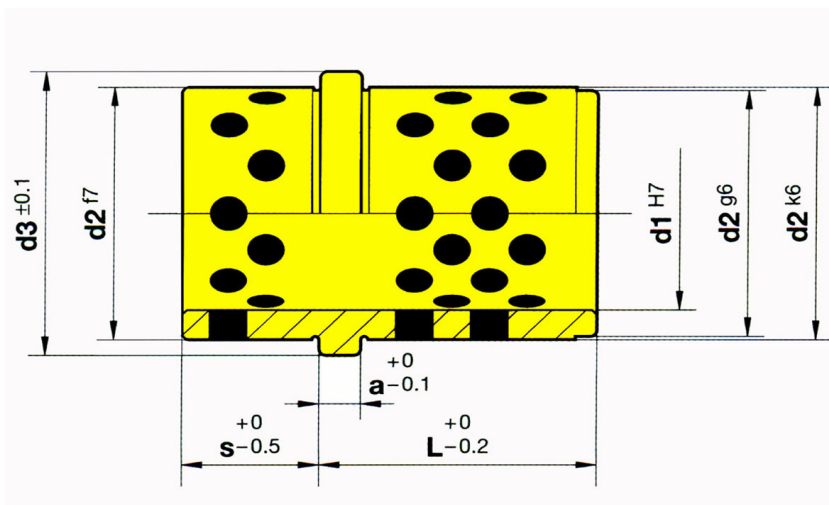

BUSH REF. 403

↔ sense of motion

BOLEXP 403							
D1	D2	D3	L+S	L	S	a	Item code
12	18	22	32	16	16	5	G4031232
14	20	24	32	16	16	5	G4031432
16	22	26	32	16	16	5	G4031632
18	26	30	32	16	16	5	G4031832
20	28	32	32	16	16	6	G4032032
25	34	38	32	16	16	7	G4032532
32	40	45	50	25	25	7	G4033250
40	48	52	65	33	32	8	G4034065

Materials: Bronze EN1982 CuAl10Fe5Ni5C + Graphite

Please contact us for any measures different to those included in the catalogue.