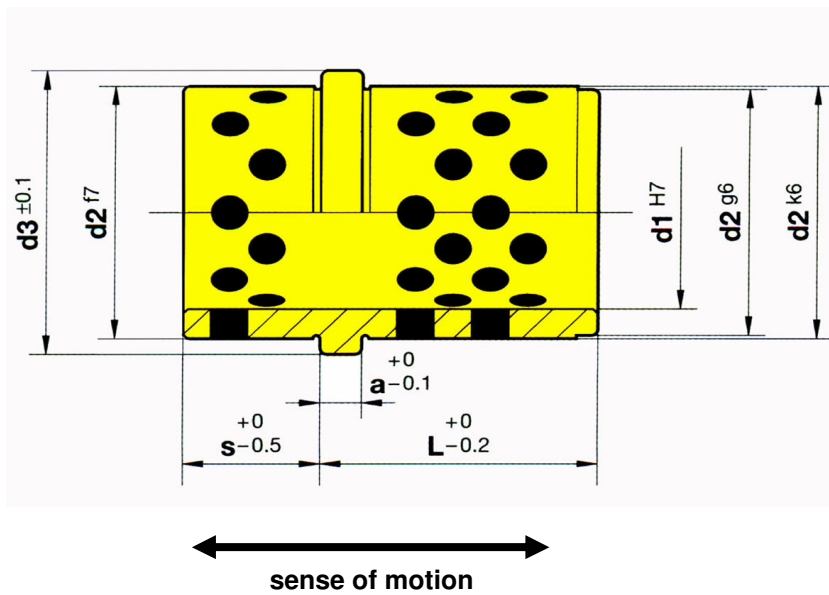

## BUSH REF. 313

<b>BOLEXP 313</b>						
d1	L	d2	d3	a	S	Item code
14	17	20	25	6	9	<b>G3131417</b>
15	17	20	25	6	9	<b>G3131517</b>
18	22	26	31	6	17	<b>G3131822</b>
20	22	26	31	6	17	<b>G3132022</b>
22	27	30	35	6	22	<b>G3132227</b>
24	27	30	35	6	22	<b>G3132427</b>
30	36	42	47	6	27	<b>G3133036</b>
32	36	42	47	6	27	<b>G3133236</b>

**Materials:** Bronze EN1982 CuAl10Fe5Ni5C + Graphite

Please ask for other diameters and lengths different to the ones included in this catalogue.