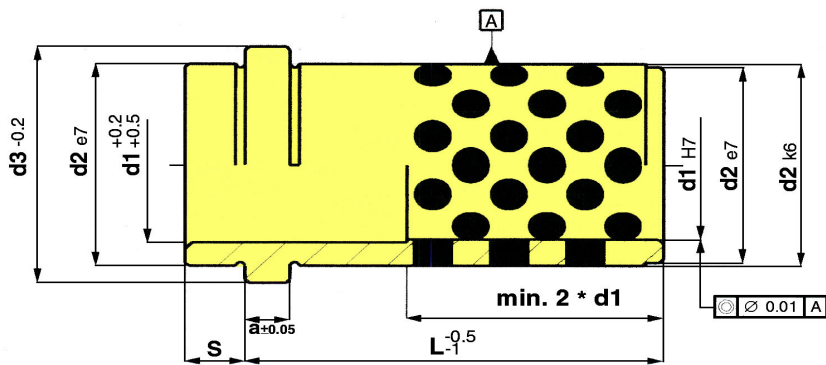

## BUSH REF. 312

sense of motion

BOLEXP 312																
d1	d2	d3	S	a	L											
					17	22	27	36	46	56	66	76	86	96	116	136
9	14	16	5	3	●	●	●	●	●	●	●					
10	14	16	5	3	●	●	●	●	●	●	●					
14	20	25	6	6	●	●	●	●	●	●	●	●				
15	20	25	6	6	●	●	●	●	●	●	●	●				
18	26	31	8	6	●	●	●	●	●	●	●	●				
20	26	31	8	6	●	●	●	●	●	●	●	●				
22	30	35	8	6		●	●	●	●	●	●	●	●	●		
24	30	35	8	6		●	●	●	●	●	●	●	●	●		
30	42	47	8	6			●	●	●	●	●	●	●	●	●	
32	42	47	8	6			●	●	●	●	●	●	●	●	●	
40	54	60	10	10				●	●	●	●	●	●	●	●	●
42	54	60	10	10				●	●	●	●	●	●	●	●	●

Form of order: G312 + d1 + L

Materials: Bronze EN1982 CuAl10Fe5Ni5C + Graphite

Please ask for other diameters and lengths different to the ones included in this catalogue.