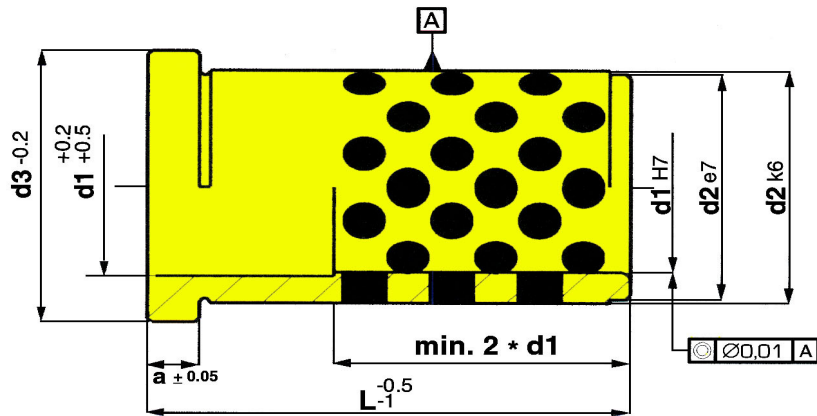

BUSH REF. 311

BOLEXP 311															
d1	d2	d3	a	L											
				12	17	22	27	36	46	56	66	76	86	96	116
9	14	16	3	●	●	●	●	●	●	●					
10	14	16	3	●	●	●	●	●	●	●					
12	18	23	6		●	●	●	●	●	●					
14	20	25	6		●	●	●	●	●	●					
15	20	25	6		●	●	●	●	●	●					
16	22	27	6		●	●	●	●	●	●					
18	26	31	6		●	●	●	●	●	●	●	●			
20	26	31	6		●	●	●	●	●	●	●	●			
22	30	35	6			●	●	●	●	●	●	●	●		
24	30	35	6			●	●	●	●	●	●	●	●		
30	42	47	6				●	●	●	●	●	●	●	●	
32	42	47	6				●	●	●	●	●	●	●	●	
40	54	60	10					●	●	●	●	●	●	●	●
42	54	60	10					●	●	●	●	●	●	●	●

Materials: Bronze EN1982 CuAl10Fe5Ni5C + Graphite

Please ask for other diameters and lengths different to the ones included in this catalogue.