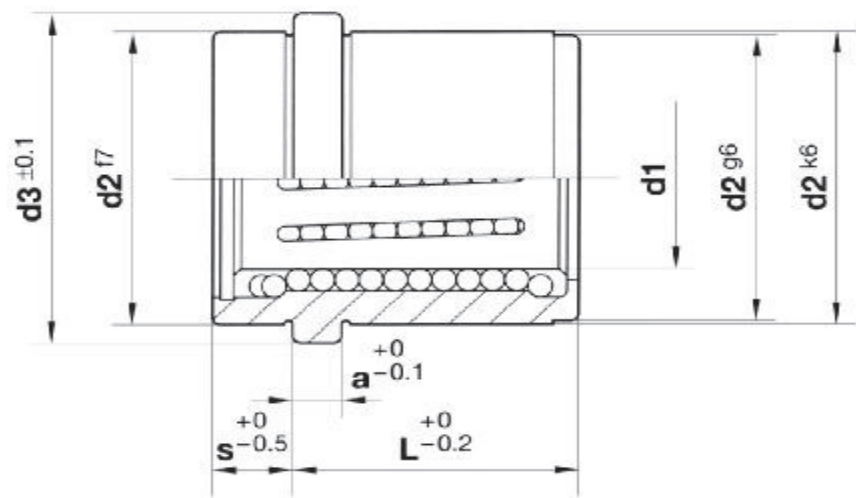

BUSH REF. 812

BOLEXP 812								
d1	L	d2	d3	a	s	Ø bola	Number of líneas	Item Code
12	20	22	26	6	6	2,5	6	B8121226
18	24	30	35	6	11	3	6	B8121835
24	29	38	43	6	16	3	8	B8122445
30	34	46	52	6	21	4	8	B8123055

Materials: Special steel bush. Bronze cage with high resistance to wear.
High-precision balls. Hardness: 60-62 HRc.

Please ask for other diameters and lengths different to the ones included in this catalogue.