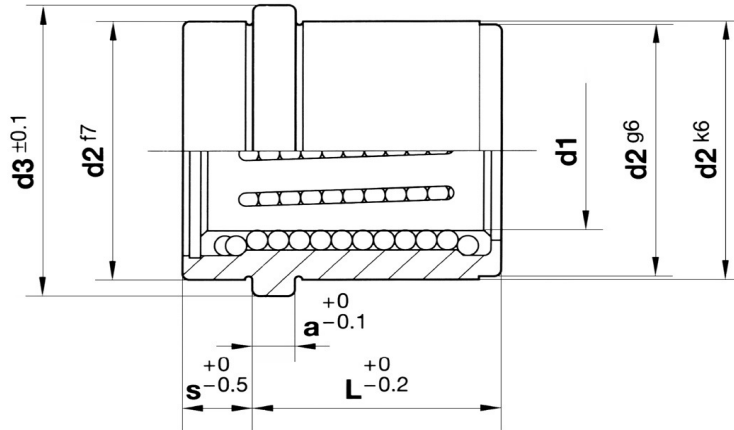

BUSH REF. 802

BOLEXP 802									
d1	L	d2	d3	a	s	Ø ball	Number of lines	Item code	
8	12	18	21	3	6	2	5	B8020812	
10	12	20	24	4	9	2.5	5	B8021012	
12	22	24	28	6	8	3	5	B8021222	
16	22	28	32	6	8	3	6	B8021622	
16	26	28	32	6	9	3	6	B8021626	
20	26	32	36	6	9	3	6	B8022026	
20	35	32	36	6	9	3	6	B8022035	
25	26	40	45	6	9	3	8	B8022526	
25	35	40	45	6	10	3	8	B8022535	
25	45	40	45	6	10	3	8	B8022545	
25	55	40	45	6	10	3	8	B8022555	
32	45	50	56	8	12	4	8	B8023245	
32	63	50	56	8	12	4	8	B8023263	
40	45	60	66	8	12	4	8	B8024045	
40	63	60	66	8	12	4	8	B8024063	
50	55	70	76	10	25	4	10	B8025055	
60	55	85	91	10	25	4	12	B8026055	

Materials: Special steel bush. Bronze cage with high resistance to wear.
High-precision balls. Hardness: 60-62 HRc.

Please ask for other diameters and lengths different to the ones included in this catalogue.