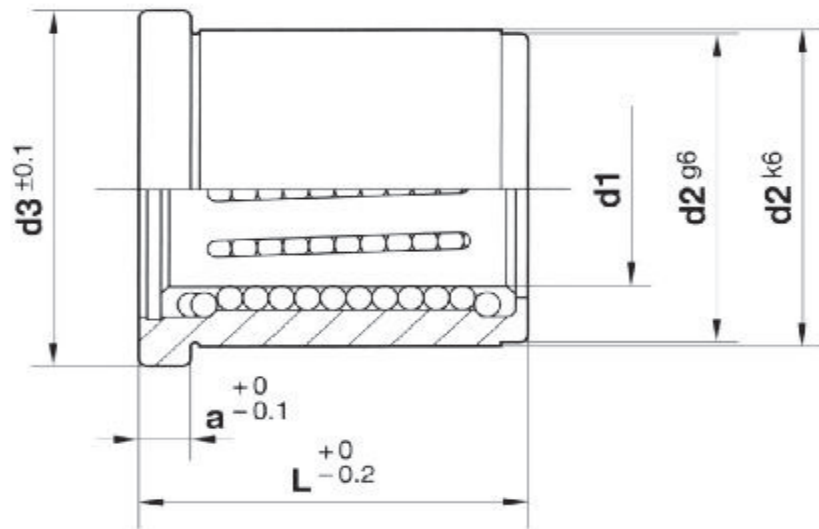

BUSH REF. 801

BOLEXP 801							
d1	L	d2	d3	a	Ø ball	Number of lines	Item code
20	35	32	36	6	3	6	B8012035
25	35	40	45	6	3	8	B8012535
25	45	40	45	6	3	8	B8012545
25	55	40	45	6	3	8	B8012555
32	45	50	56	8	4	8	B8013245
32	63	50	56	8	4	8	B8013263
40	45	60	66	8	4	8	B8014045
40	63	60	66	8	4	8	B8014063

Materials: Special steel bush. Bronze cage with high resistance to wear.
High-precision balls. Hardness: 60-62 HRc.

Please ask for other diameters and lengths different to the ones included in this catalogue.