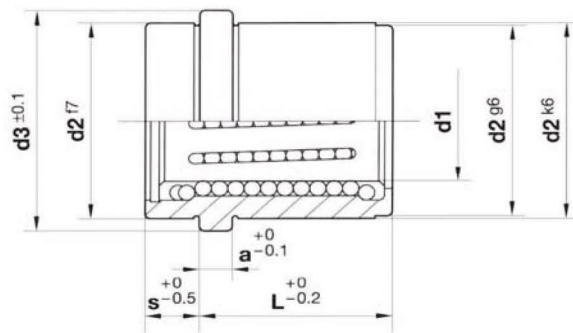

BUSH REF. 844

BOLEXP 844								
d1	L	d2	d3	a	s	Ø ball	Number of lines	Item code
10	12	17	20	6	9	2	6	B844100912
10	17	17	20	6	9	2	6	B844100917
12	17	22	25	6	9	2,5	6	B844120917
12	17	22	25	6	12	2,5	6	B844121217
18	22	30	33	6	12	3	6	B844181222
18	22	30	33	6	17	3	6	B844181722
24	27	38	41	6	17	3	8	B844241727
24	27	38	41	6	22	3	8	B844242227
30	32	46	49	6	22	4	8	B844302232
30	36	46	49	6	27	4	8	B844302736

Materials: Special steel bush. Bronze cage with high resistance to wear.
High-precision balls. Hardness: 60-62 HRC.

BUSH REF. 845

36

BOLEXP 845								
d1	L	d2	d3	a	s	Ø ball	Number of lines	Item Code
24	17	38	41	6	12	3	8	B8452417
24	22	38	41	6	17	3	8	B8452422
36	22	54	58	6	17	4	8	B8453622
36	27	54	58	6	22	4	8	B8453627
48	27	68	73	6	22	4	10	B8454827
48	36	68	73	6	27	4	10	B8454836

Materials: Special steel bush. Bronze cage with high resistance to wear.
High-precision balls. Hardness: 60-62 HRC.

Please ask for other diameters and lengths different to the ones included in this catalogue.