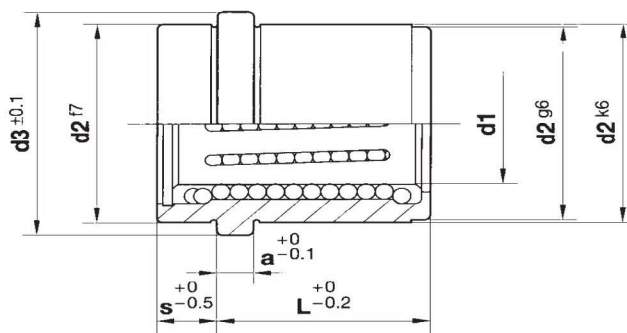

BUSH REF. 844

BOLEXP 844								
d1	L	d2	d3	a	s	Ø ball	Number of lines	Item code
10	12	17	20	6	9	2	6	B844100912
10	17	17	20	6	9	2	6	B844100917
12	17	22	25	6	9	2,5	6	B844120917
12	17	22	25	6	12	2,5	6	B844121217
18	22	30	33	6	12	3	6	B844181222
18	22	30	33	6	17	3	6	B844181722
24	27	38	41	6	17	3	8	B844241727
24	27	38	41	6	22	3	8	B844242227
30	32	46	49	6	22	4	8	B844302232
30	36	46	49	6	27	4	8	B844302736

Materials: Special steel bush. Bronze cage with high resistance to wear.
High-precision balls. Hardness: 60-62 HRC.

BUSH REF. 845

36

BOLEXP 845								
d1	L	d2	d3	a	s	Ø ball	Number of lines	Item Code
24	17	38	41	6	12	3	8	B8452417
24	22	38	41	6	17	3	8	B8452422
36	22	54	58	6	17	4	8	B8453622
36	27	54	58	6	22	4	8	B8453627
48	27	68	73	6	22	4	10	B8454827
48	36	68	73	6	27	4	10	B8454836

Materials: Special steel bush. Bronze cage with high resistance to wear.
High-precision balls. Hardness: 60-62 HRC.

Please ask for other diameters and lengths different to the ones included in this catalogue.